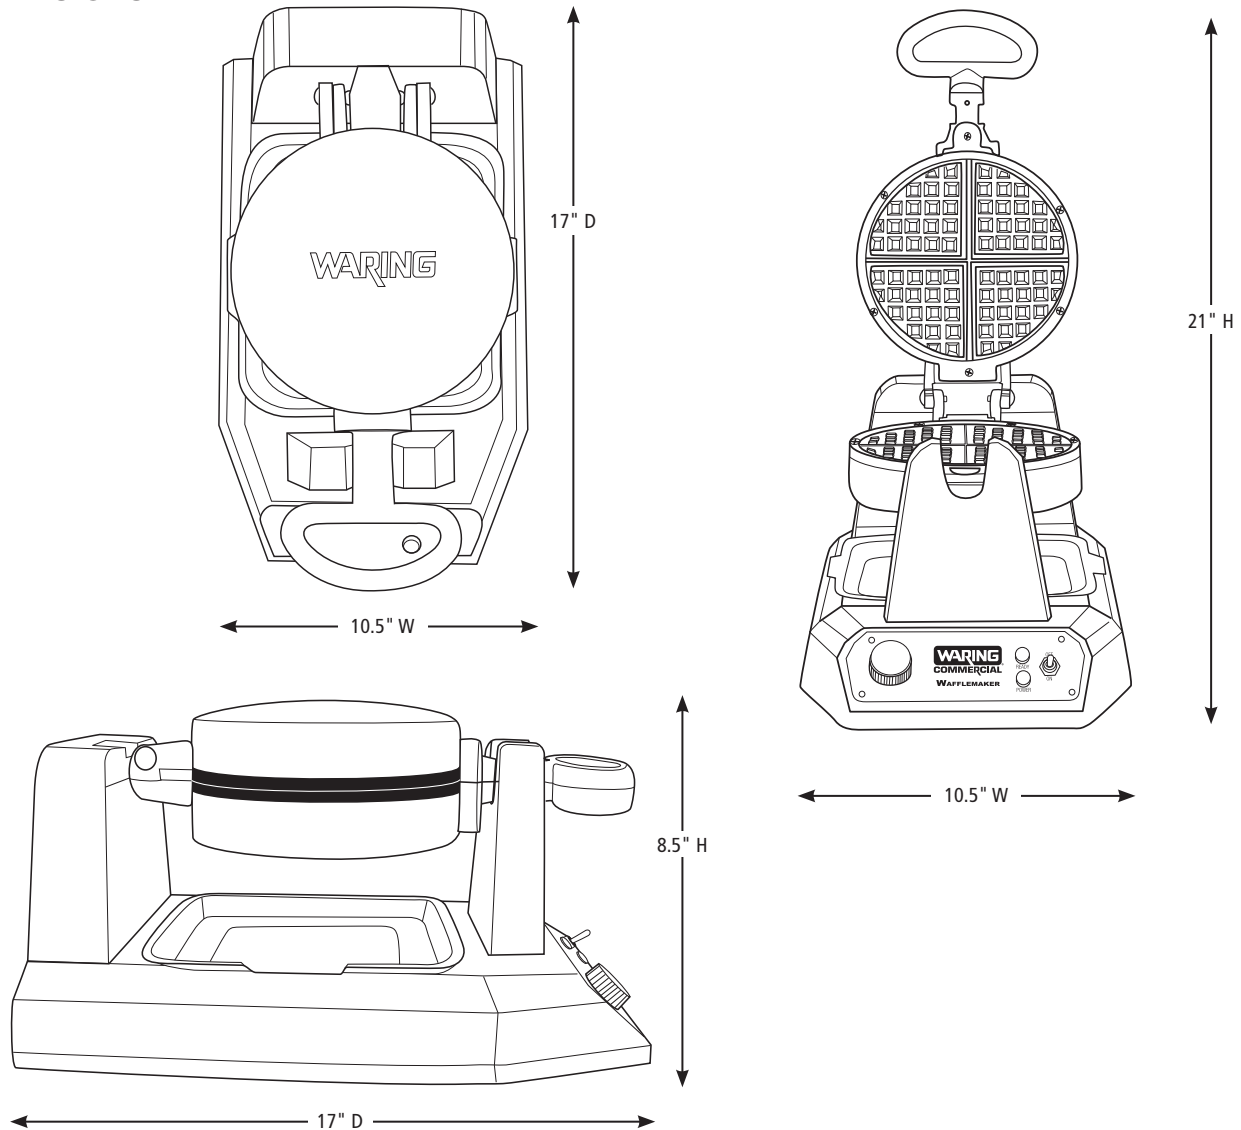

Out of Box Weight: 13.3 lb.

ORDERING INFORMATION	#STD. PKG.	GIFTBOX WEIGHT	CUBIC FEET	BOX DIMENSIONS D X W X H	UPC	CASE PKG.	MC WEIGHT	MC DIMENSIONS D X W X H	MBC
WWD180X – Single Classic Waffle Maker	1	17	1.69	12.5" x 17.875" x 10.5"	040072086441	1	14.3	13.25" x 18.25" x 11.25"	10040072086448
WWD180XRP - Replacement Plates	1	2.25	.08	1.875" x 7.875" x 9.375"	040072088971	16	37.625	16.25" x 15.5" x 10"	10040072088978