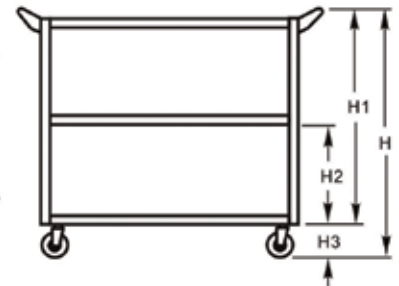

C-4111 Replacement Caster

KP 5113 (w/side brake)

C-4222 Replacement Caster

KP 5112 (w/side brake)

Order No	Measurements							Load Capacity (lbs)	Weight lbs/ case
	W	L	H	L1	H1	H2	H3		
C-4111	16-3/8"	29-1/2"	32-1/2"	26-1/2"	27-1/2"	10"	5"	300	29
C-4222	18"	33-1/2"	32-1/2"	31-3/8"	27-3/4"	10-1/2"	5"	300	38

Carts (6~12)

Super Heavy Duty Cart

- * Ideal for heavy dishes & silverware.
- * Quality S/S 18 gauge.
- * Rolls easily on heavy duty 5" casters.
- * All welded & enhanced frame.
- * Reinforced top & side edges provide extra strength.
- * Special punched holes design to hang standard size refuse box and silverware bin.

Replacement Caster:

KP 5112 (w/side brake)

Order No	Measurements							Load Capacity (lbs)	Weight lbs/ case
	W	L	H	L1	H1	H2	H3		
C-2333	20"	40"	33-1/2"	32-1/2"	28-1/4"	10-1/2"	5"	350	67