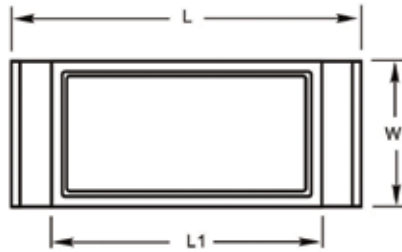

Heavy Duty Carts

- * All stainless steel, 18 gauge.
- * 5" swivel quiet easy rolling casters.
- * 10" clearance between shelves.
- * Special punched holes design to hang standard size refuse box and silverware bin.

C-4111 Replacement Caster

KP 5113 (w/side brake)

C-4222 Replacement Caster

KP 5112 (w/side brake)

Order No	Measurements							Load Capacity (lbs)	Weight lbs/ case
	W	L	H	L1	H1	H2	H3		
C-4111	16-3/8"	29-1/2"	32-1/2"	26-1/2"	27-1/2"	10"	5"	300	29
C-4222	18"	33-1/2"	32-1/2"	31-3/8"	27-3/4"	10-1/2"	5"	300	38

Carts (6~12)

Super Heavy Duty Cart

- * Ideal for heavy dishes & silverware.
- * Quality S/S 18 gauge.
- * Rolls easily on heavy duty 5" casters.
- * All welded & enhanced frame.
- * Reinforced top & side edges provide extra strength.
- * Special punched holes design to hang standard size refuse box and silverware bin.