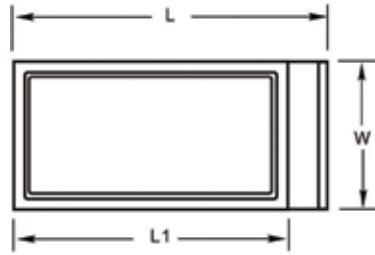

Heavy Duty Carts

- * All stainless steel, 18 gauge.
- * 5" swivel quiet easy rolling casters.
- * 10" clearance between shelves.
- * Special punched holes design to hang standard size refuse box and silverware bin.

C-4111 Replacement Caster

KP 5113 (w/side brake)

C-4222 Replacement Caster

KP 5112 (w/side brake)

Order No	Measurements							Load Capacity (lbs)	Weight lbs/ case
	W	L	H	L1	H1	H2	H3		
C-4111	16-3/8"	29-1/2"	32-1/2"	26-1/2"	27-1/2"	10"	5"	300	29
C-4222	18"	33-1/2"	32-1/2"	31-3/8"	27-3/4"	10-1/2"	5"	300	38

Carts (6~12)

Super Heavy Duty Cart

- * Ideal for heavy dishes & silverware.
- * Quality S/S 18 gauge.
- * Rolls easily on heavy duty 5" casters.
- * All welded & enhanced frame.
- * Reinforced top & side edges provide extra strength.
- * Special punched holes design to hang standard size refuse box and silverware bin.

Replacement Caster:

KP 5112 (w/side brake)

Order No	Measurements							Load Capacity (lbs)	Weight lbs/ case
	W	L	H	L1	H1	H2	H3		
C-2333	20"	40"	33-1/2"	32-1/2"	28-1/4"	10-1/2"	5"	350	67