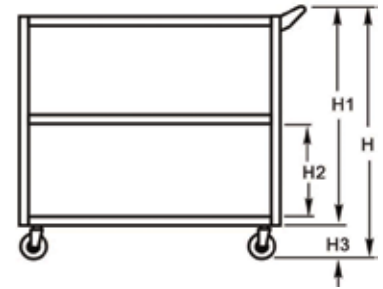

Heavy Duty Carts

- * All stainless steel, 18 gauge.
- * 5" swivel quiet easy rolling casters.
- * 10" clearance between shelves.
- * Special punched holes design to hang standard size refuse box and silverware bin.

C-4111 Replacement Caster

KP 5113 (w/side brake)

C-4222 Replacement Caster

KP 5112 (w/side brake)

Order No	Measurements							Load Capacity (lbs)	Weight lbs/ case
	W	L	H	L1	H1	H2	H3		
C-4111	16-3/8"	29-1/2"	32-1/2"	26-1/2"	27-1/2"	10"	5"	300	29
C-4222	18"	33-1/2"	32-1/2"	31-3/8"	27-3/4"	10-1/2"	5"	300	38

Carts (6~12)

Super Heavy Duty Cart

- * Ideal for heavy dishes & silverware.
- * Quality S/S 18 gauge.
- * Rolls easily on heavy duty 5" casters.
- * All welded & enhanced frame.
- * Reinforced top & side edges provide extra strength.
- * Special punched holes design to hang standard size refuse box and silverware bin.

Replacement Caster:

KP 5112 (w/side brake)

Order No	Measurements							Load Capacity (lbs)	Weight lbs/ case
	W	L	H	L1	H1	H2	H3		
C-2333	20"	40"	33-1/2"	32-1/2"	28-1/4"	10-1/2"	5"	350	67