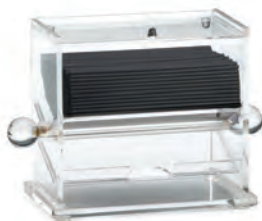

ACCESSORIES

*Bottles not included

e

f

Works well with our 7 $\frac{3}{4}$ " straws (shown above)

**Ships with 65 red & white plastic straws (shown left)

g

h

i

SYRUP PUMP

• $\frac{1}{4}$ oz measured shot, 28mm cap

Item #	Description	Capacity	Min Order/ Case Pack
SYRUP PUMP			
a.	66128 11" Dip Tube	$\frac{1}{4}$ oz	1 ea / 12 ea
b.	*C66128 11" Dip Tube, Pack of 6	$\frac{1}{4}$ oz	1 pk / 12 pk

DRIP TRAYS

• Catches condensation, keeping surfaces free from water rings
• Anti-slip rubber keeps tray from sliding while in use

Item #	Description	Min Order/ Case Pack
DRIP TRAYS		
c.	10CSBK Dispenser Base Tray fits 75, 85, and N175, 10 $\frac{1}{8}$ " dia base	1 ea / 12 ea
d.	4CSBK Crescent Tray, 4 $\frac{1}{4}$ x 4"	1 ea / 24 ea
e.	4SBK Square Tray, 4 $\frac{1}{2}$ x 4 $\frac{1}{2}$ x 1"	1 ea / 12 ea
	6SBK Square Tray, 6 x 6 x 1"	1 ea / 12 ea
f.	6BK Round Tray, 6 $\frac{3}{4}$ " dia x 1"	1 ea / 12 ea