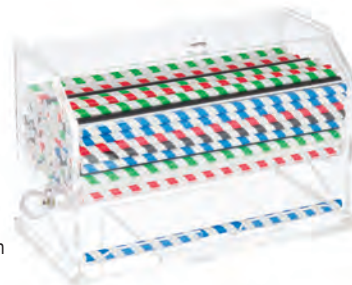

ACCESSORIES

*Bottles not included

e

f

Works well with our 7 $\frac{3}{4}$ " straws (shown above)

**Ships with 65 red & white plastic straws (shown left)

g

h

i

SYRUP PUMP

• $\frac{1}{4}$ oz measured shot, 28mm cap

Item #	Description	Capacity	Min Order/ Case Pack
SYRUP PUMP			
a.	66128 11" Dip Tube	$\frac{1}{4}$ oz	1 ea / 12 ea
b.	*C66128 11" Dip Tube, Pack of 6	$\frac{1}{4}$ oz	1 pk / 12 pk

DRIP TRAYS

• Catches condensation, keeping surfaces free from water rings
• Anti-slip rubber keeps tray from sliding while in use

Item #	Description	Min Order/ Case Pack
DRIP TRAYS		
c.	10CSBK Dispenser Base Tray fits 75, 85, and N175, 10 $\frac{1}{8}$ " dia base	1 ea / 12 ea
d.	4CSBK Crescent Tray, 4 $\frac{1}{4}$ x 4"	1 ea / 24 ea
e.	4SBK Square Tray, 4 $\frac{1}{2}$ x 4 $\frac{1}{2}$ x 1"	1 ea / 12 ea
	6SBK Square Tray, 6 x 6 x 1"	1 ea / 12 ea
f.	6BK Round Tray, 6 $\frac{3}{4}$ " dia x 1"	1 ea / 12 ea

STIR STICK & STRAW DISPENSERS

• Acrylic, Stainless Steel, and fluted glass options

Item #	Description	Min Order/ Case Pack
STIR STICK & STRAW DISPENSERS		
g.	226 Stir Stick Dispenser, Acrylic, 6 $\frac{1}{2}$ x 3 $\frac{1}{2}$ x 5 $\frac{1}{2}$ " for 5 $\frac{1}{2}$ " stir sticks	1 ea / 12 ea
h.	227 Straw Dispenser, Acrylic, 12 $\frac{1}{2}$ x 5 $\frac{1}{2}$ x 6 $\frac{3}{4}$ " for 10" straws	1 ea / 6 ea
i.	237 Two-Sided Straw Dispenser, Stainless Steel, 9 $\frac{1}{2}$ x 7 x 7 $\frac{1}{4}$ " (Holds up to 500 individually wrapped 9 $\frac{1}{4}$ " straws)	1 ea / 8 ea
j.	H714CH Glass Straw Dispenser, Chrome Plated Insert, 4 $\frac{3}{8}$ x 4 $\frac{3}{8}$ x 11 $\frac{1}{8}$ " (Holds up to 8 $\frac{1}{4}$ " straws) **Includes 65 red & white stripped straws (shown below, left)	1 ea / 6 ea